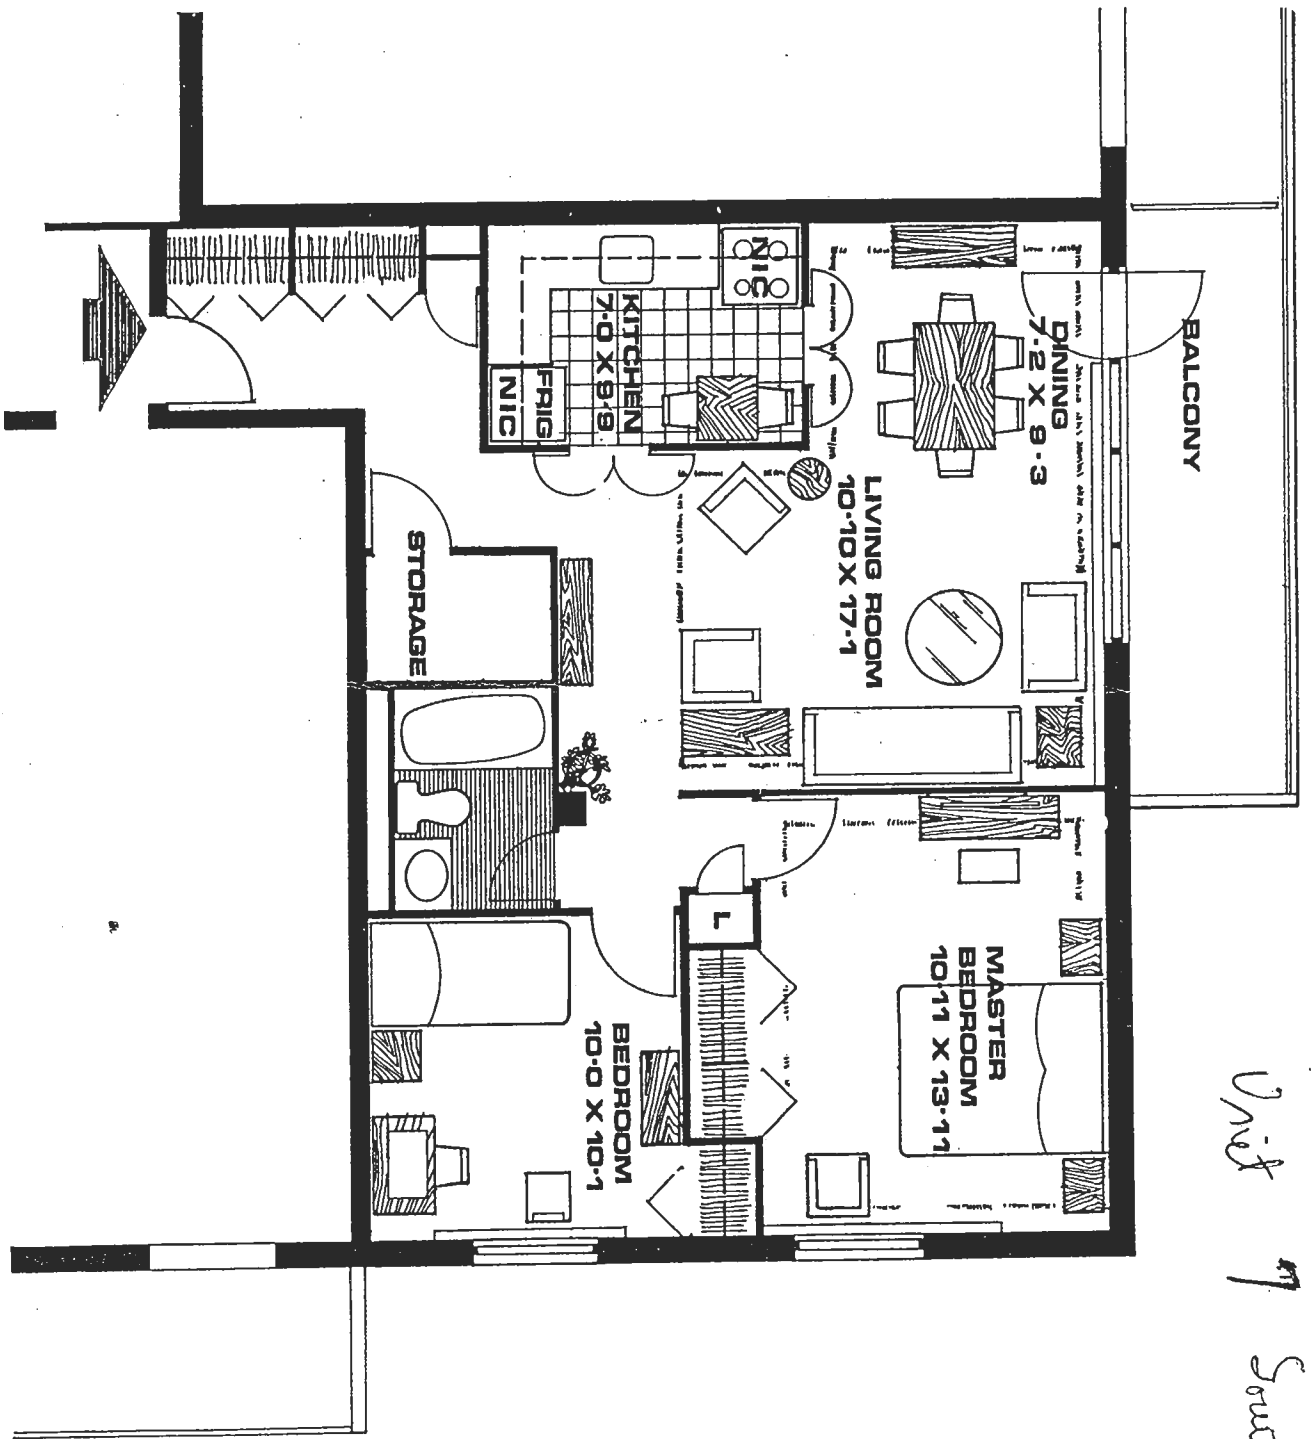

**TYPE G**  
**CHATEAU VANIER**

*Unit 7 South West*

*830 sq ft*